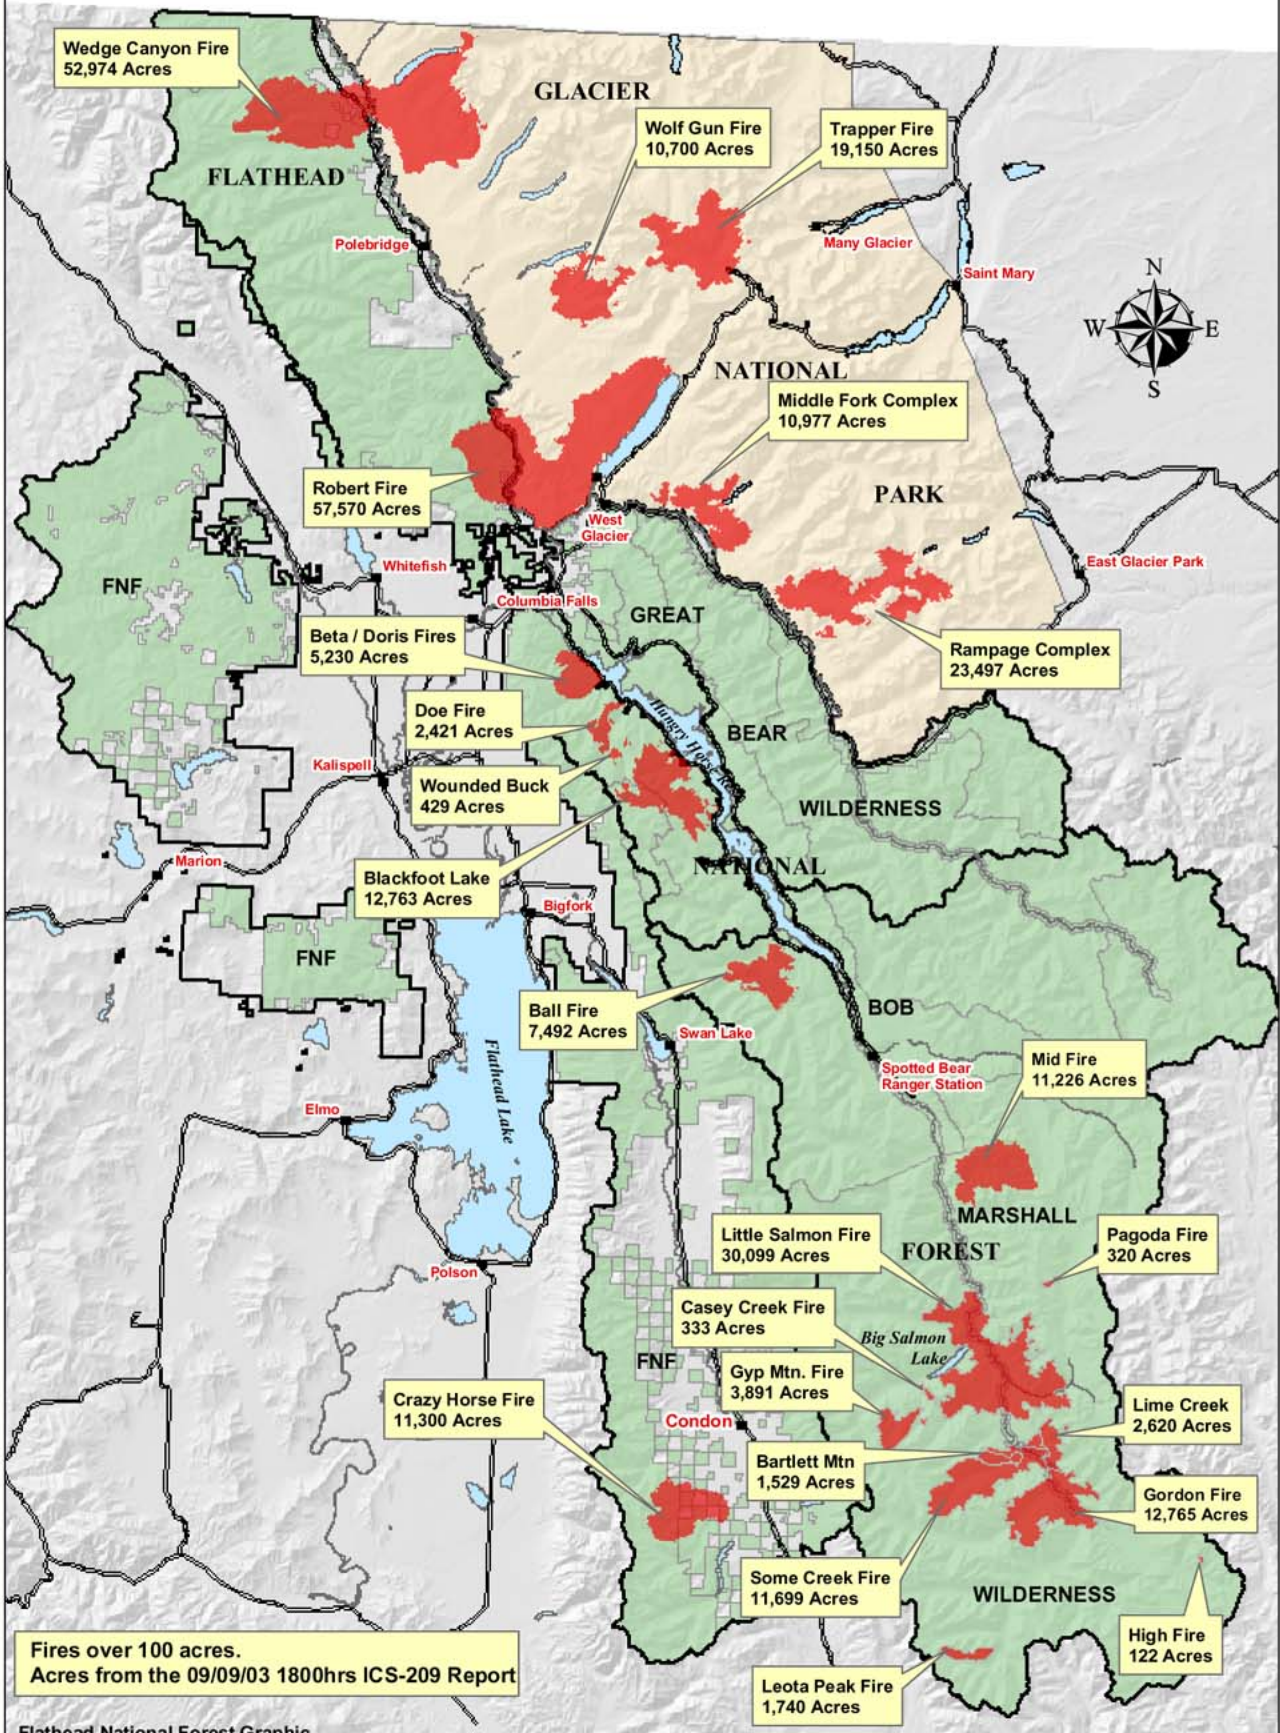

Flathead National Forest & Glacier National Park

FIRE SITUATION

September 10, 2003

Fires over 100 acres.
Acres from the 09/09/03 1800hrs ICS-209 Report